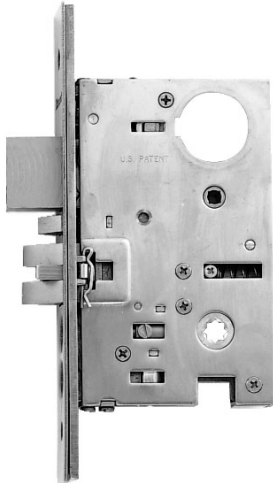

* Trim prices do not include latches or privacy bolts. See Section DA for codes and prices.

** Prices for complete sets, standard backset and door thickness.

Locks, Latches &
Deadbolts

DA-1
2009

Mortise Lock
(Lever/Lever) No. 8502