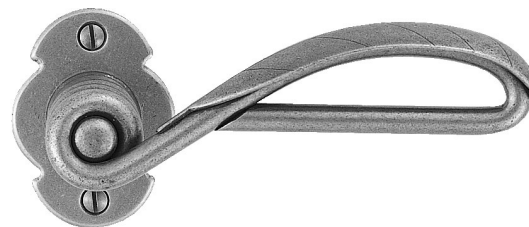

Composition:

Item No.	Description	Length	Width	Projection
1481	rosette	1 ⁷ / ₈ "	1 ⁷ / ₈ "	1/4"
1084	lever	4 ³ / ₄ "		3/4"

Trim No. 2287

© 1998 Bouvet. This product is protected by copyright laws. All rights reserved.

Composition:

Item No.	Description	Length	Width	Projection
1482	rosette	2 ¹ / ₂ "	1 ⁷ / ₈ "	1/4"
1083	lever	5"		2"

Trim No. 2288

© 1998 Bouvet. This product is protected by copyright laws. All rights reserved.