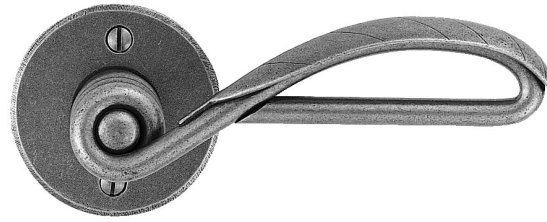

Trim No. 2292

© 1998 Bouvet. This product is protected by copyright laws. All rights reserved.

Composition:

Item No.	Description	Length	Width	Projection
1483	rosette	2¹/₂"	2¹/₂"	1/4"
1084	lever	4³/₄"		3/4"