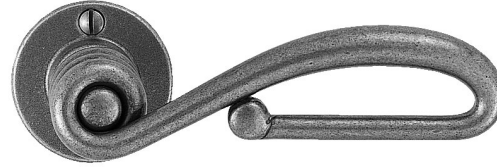

Trim No. 2282