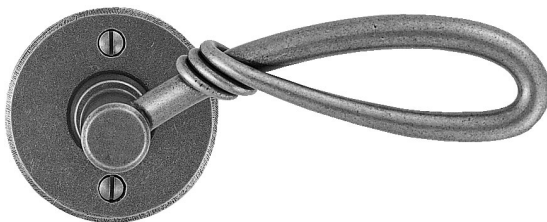

Trim No. 2289

© 1998 Bouvet. This product is protected by copyright laws. All rights reserved.

Composition:

Item No.	Description	Length	Width	Projection
1483	rosette	2¹/₂"	2¹/₂"	1/4"
1081	lever	5¹/₄"		2"