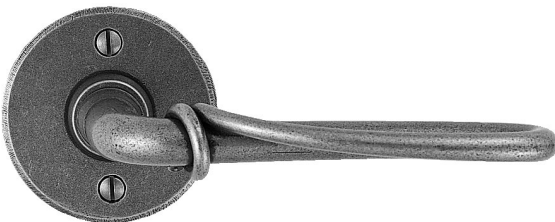

Trim No. 2291

© 1998 Bouvet. This product is protected by copyright laws. All rights reserved.

Composition:

Item No.	Description	Length	Width	Projection
1483	rosette	2¹/₂"	2¹/₂"	1/4"
1083	lever	5"		2"