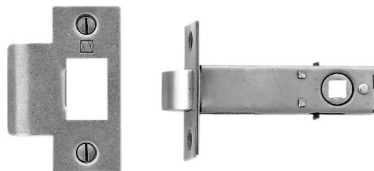

see template for dimensions

Mortise Cylinder
No. 8701

Privacy Turn Piece
No. 1401-03
No. 9560-00

Passage Latch
No. 8001

see template for dimensions

Privacy Bolt
No. 8201

see template for dimensions

Emergency Access Rosette
No. 1401-04