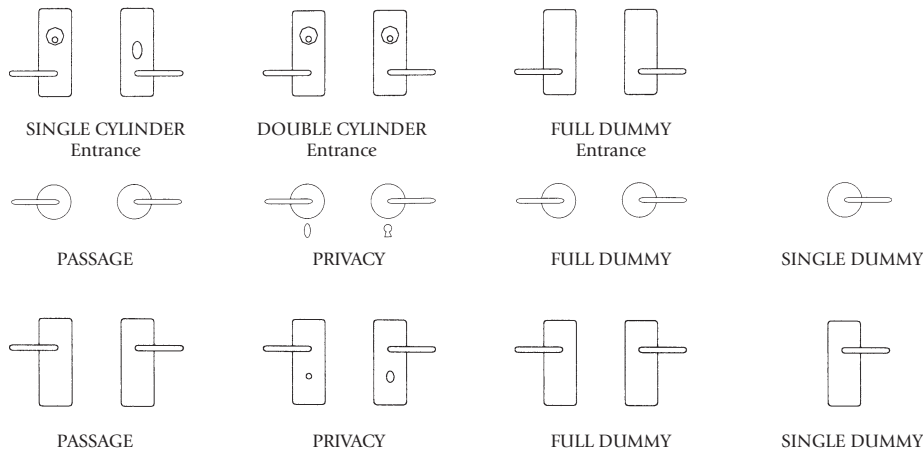

Door Hardware:

- © 1998 Bouvet. All products in the Hématites Collection are protected by copyright laws.

All rights reserved.

- All exterior trims (Entrance or Patio) are supplied with spindle and fastening devices for 1³/₄" doors; all interior trims (Passage, Privacy or Full Dummy) are supplied with spindle and fastening devices for 1³/₈" to 1³/₄" doors. When other thicknesses are used, please specify door thickness – we can accommodate any thickness up to 2³/₄".
- The Hématites collection is available only in our European Pewter finish (12).
- Always specify door hand (when using mortise lock) and door thickness.
- Customization: Page EA-1 gives a detailed list of hardware that need to be combined to obtain complete sets.
- For general ordering information, please refer to the general ordering instructions in the Preface section of this catalog.

Functions Offered:

All door hardware offered in the Hématites collection come in the different functions described below:

Hématites Collection Contents:

Introduction

Entrance Sets

Interior Escutcheon Sets

Interior Rosette Sets

Locks, Latches, and Deadbolts

Components and Parts

Intro

AA-1 to AA-2

BA-1

CA-1 to CA-2

DA-1

EA-1 to EA-3