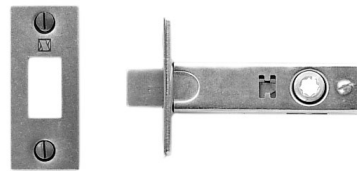

see template for dimensions

Mortise Cylinder
No. 8701

Privacy Turn Piece
No. 1401-03
No. 9560-00

Passage Latch
No. 8001

see template for dimensions

Privacy Bolt
No. 8201

see template for dimensions

Emergency Access Rosette
No. 1401-04