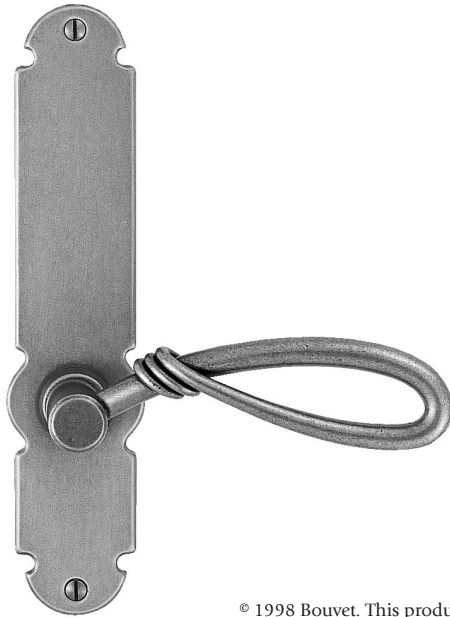

Hématites

AA-2
price

09

bouvet
collection

Trim No. 2681

© 1998 Bouvet. This product is protected by copyright laws. All rights reserved.

Composition:

Item No.	Description	Length	Width	Projection
1281	escutcheon	8 ³ / ₈ "	1 ⁷ / ₈ "	1/4"
1081	lever	5 ¹ / ₄ "		2"