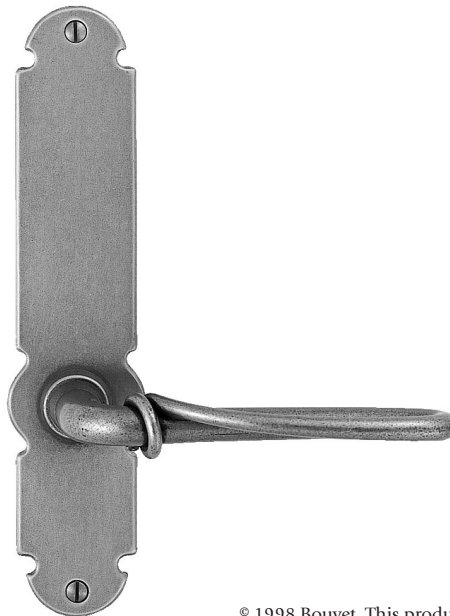

Trim No. 2683

© 1998 Bouvet. This product is protected by copyright laws. All rights reserved.

Composition:

Item No.	Description	Length	Width	Projection
1281	escutcheon	8³/₈"	1⁷/₈"	1/4"
1083	lever	5"		2"