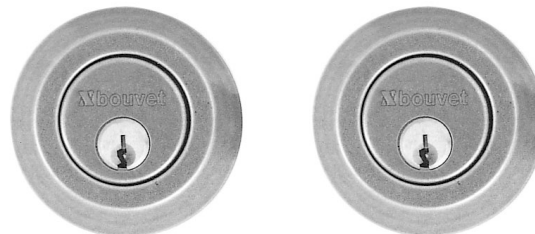

Double Cylinder Deadbolt
No. 8351-00