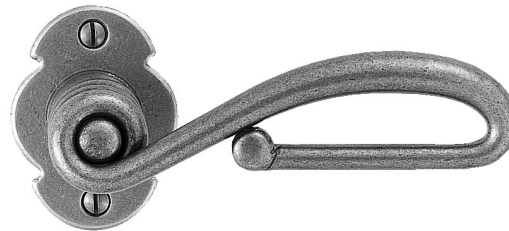

Trim No. 2286

© 1998 Bouvet. This product is protected by copyright laws. All rights reserved.

Composition:

Item No.	Description	Length	Width	Projection
1482	rosette	2¹/₂"	1⁷/₈"	1/4"
1082	lever	5¹/₄"		2"