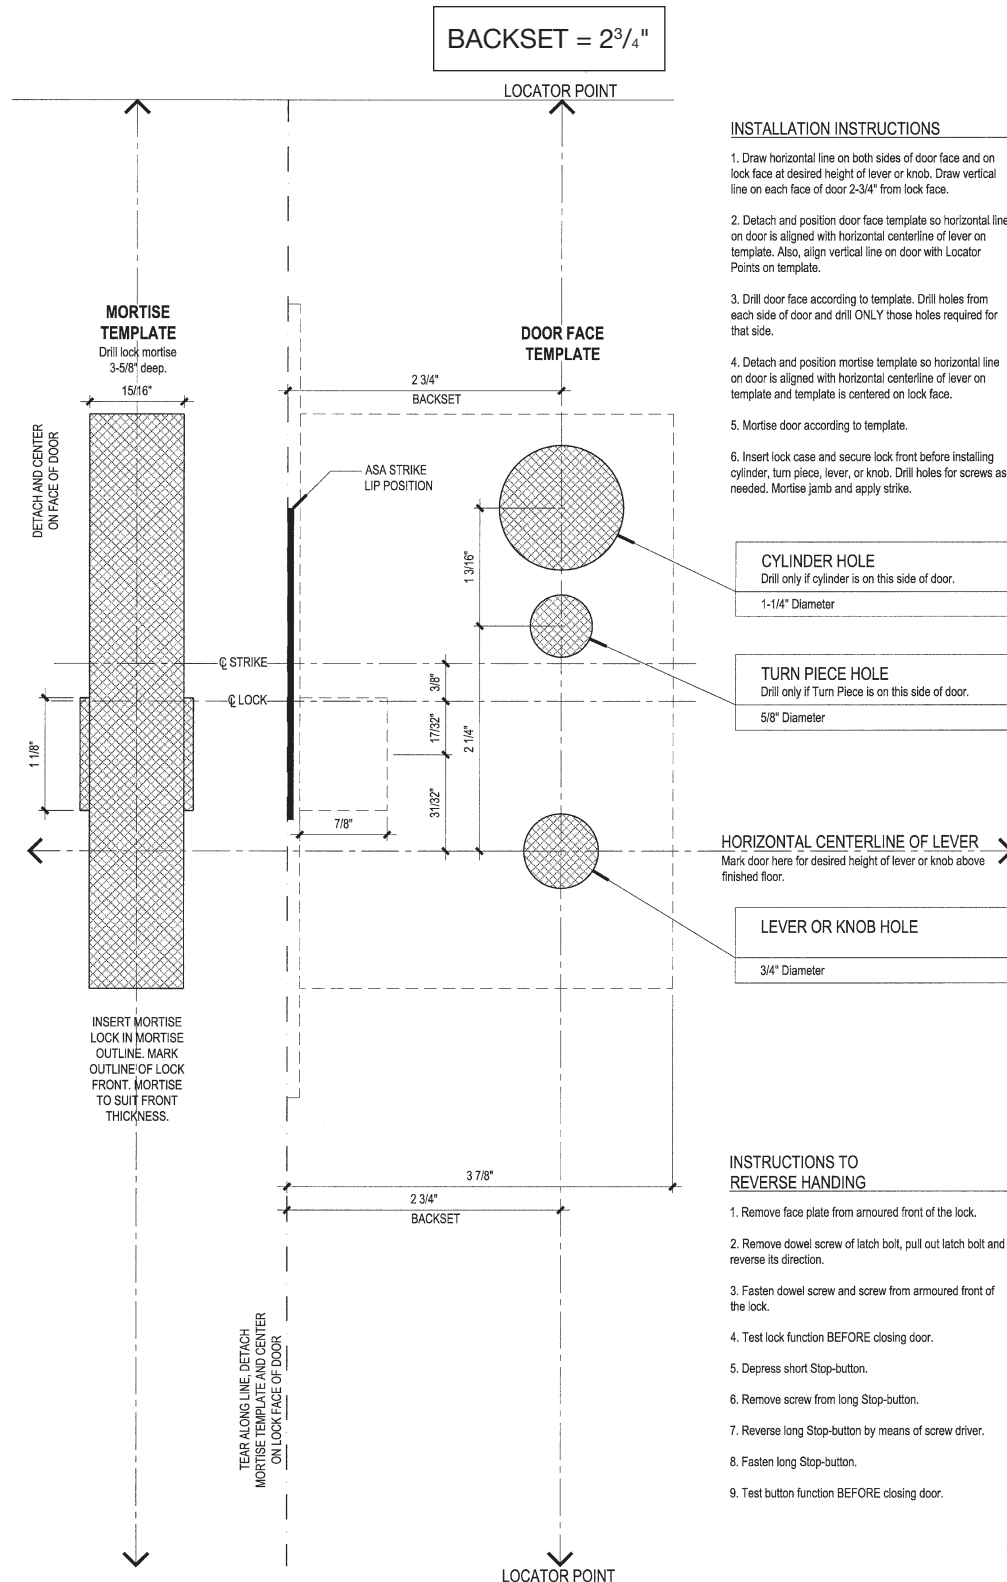

ENTRANCE LEVER SETS

TEMPLATE

Full scale copy included with the sets.
This copy is not to scale – for information only.