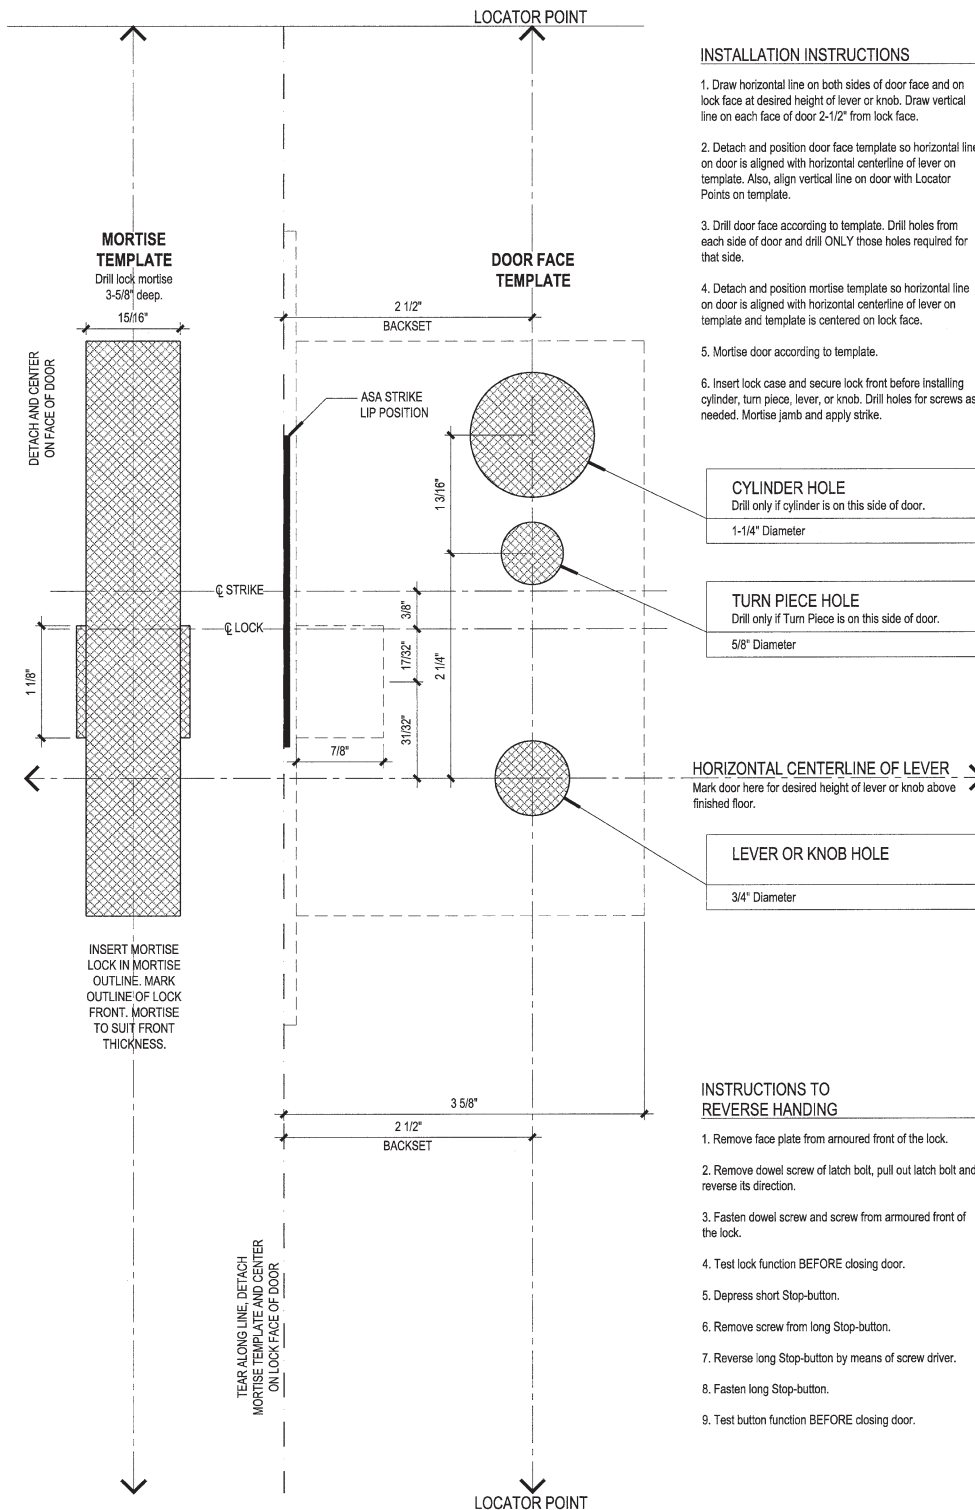

ENTRANCE LEVER SETS

GENERAL INFORMATION

SINGLE CYLINDER
Entrance

DOUBLE CYLINDER
Entrance

FULL DUMMY
Entrance

HOW TO ORDER ENTRANCE LEVER SETS:

An Entrance Lever Trim includes:

- one exterior escutcheon
- one interior escutcheon
- two levers
- one spindle
- fastening devices for a 1³/₄" door. When other door thicknesses are to be used, please specify door thickness - we can accommodate door thicknesses up to 2³/₄".
- *Important:* Double cylinder functions installed on applications used for egress may be a safety hazard during an emergency. Installation of double cylinder functions should be in accordance with local codes.

To complete an Entrance Lever Set:

- For **Single Cylinder** functions, please add to each Entrance Lever Trim: one mortise lock (8502 series) and one mortise cylinder (8701 series). See **section H** for further information on mortise locks and mortise cylinders and for complete ordering codes.
- For **Double Cylinder** functions, please add to each Entrance Lever Trim: one mortise lock (8502 series) and two mortise cylinders (8701 series). See **section H** for further information on mortise locks and mortise cylinders and for complete ordering codes.
- Always specify finish, door hand and door thickness.
- For general ordering information, please refer to the General Ordering Instructions in the PREFACE section of the catalog.

* Trim prices do not include mortise lock or mortise cylinders. See section H for codes and prices.

** Includes mortise lock and mortise cylinder(s) - Prices for complete sets, standard backset and door thickness.

***These trims do not cover a 2 1/8" cutout.

B-3
price
09
bouvet

ENTRANCE LEVER SETS

TEMPLATE

Full scale copy included with the sets.
This copy is not to scale – for information only.

BACKSET = 2 1/2"

B-4

09
bouvet