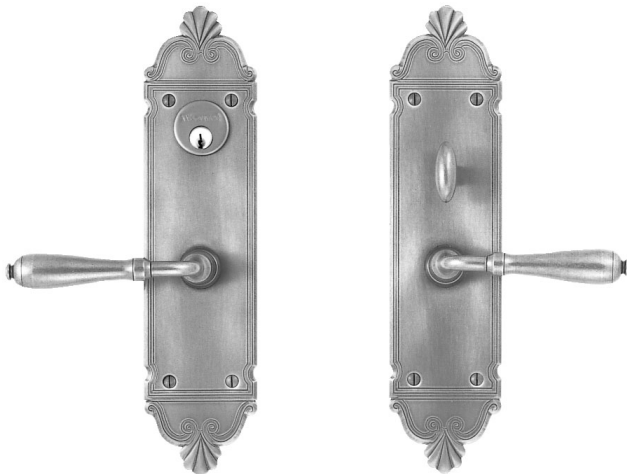

ENTRANCE LEVER SETS

GENERAL INFORMATION

SINGLE CYLINDER
Entrance

DOUBLE CYLINDER
Entrance

FULL DUMMY
Entrance

HOW TO ORDER ENTRANCE LEVER SETS:

An Entrance Lever Trim includes:

- one exterior escutcheon
- one interior escutcheon
- two levers
- one spindle
- fastening devices for a 1³/₄" door. When other door thicknesses are to be used, please specify door thickness - we can accommodate door thicknesses up to 2³/₄".
- *Important:* Double cylinder functions installed on applications used for egress may be a safety hazard during an emergency. Installation of double cylinder functions should be in accordance with local codes.

Special Features of the Bouvet Line: *Customization*

- All door levers (1000 series) and door knobs (1600 series) can substitute for the lever included with the trim.
- All components from the Entrance Lever Trims are interchangeable. Customers are welcome to compose their own trims.
- When ordering a customized Entrance Lever Trim, please compile a list of the components needed: escutcheons and levers (fastening devices will be supplied with the escutcheons and the appropriate spindle will be provided with the levers).
- Always specify finish, door hand and door thickness.

Bouvet Classics in Brass

2009
B-2

ENTRANCE LEVER SETS

TRIM No. 2601

B-2
09
bouvet

Composition:

Item No.	Description	Length	Width	Projection
1208	escutcheon	11 ⁵ / ₈ "	2 ⁷ / ₈ "	1/4"
1001	lever handle	4 ³ / ₄ "	7/8"	2 ¹ / ₂ "