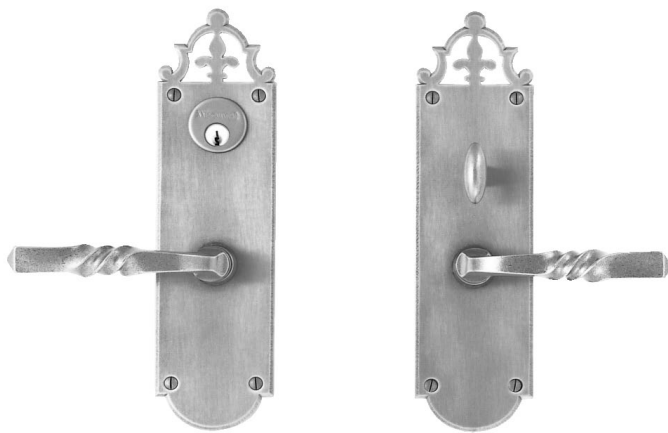

Composition:

Item No.	Description	Length	Width	Projection
1209	escutcheon	10³/₈"	2⁷/₈"	1/4"
1009	lever handle	5"	3/4"	2³/₈"

TRIM No. 2604