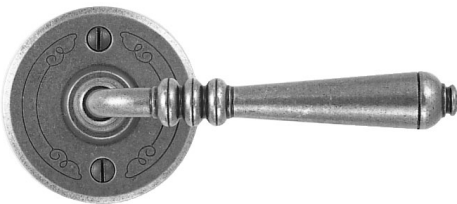

TRIM No. 2215

Composition:

Item No.	Description	Length	Width	Projection
1410	rosette	2¹/₂"	2¹/₂"	1/4"
1013	lever handle	4⁵/₈"	3/4"	2¹/₄"