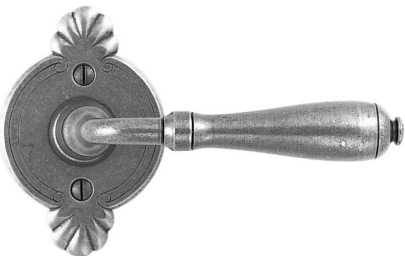

TRIM No. 2205

Composition:

Item No.	Description	Length	Width	Projection
1404	rosette	3³/₄"	2¹/₂"	1/4"
1001	lever handle	4³/₄"	7/8"	2¹/₄"