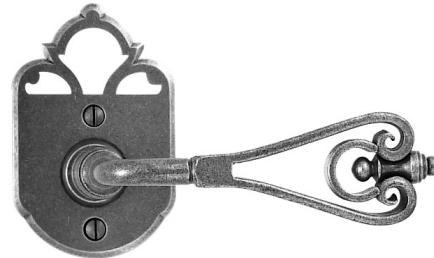

## ROSETTE SETS

TRIM No. 2201

Composition:

Item No.	Description	Length	Width	Projection
1401	rosette	2 <sup>3</sup> / <sub>4</sub> "	2 <sup>3</sup> / <sub>4</sub> "	1/4"
1006	lever handle	5 <sup>1</sup> / <sub>4</sub> "	1 <sup>1</sup> / <sub>8</sub> "	1 <sup>1</sup> / <sub>2</sub> "

TRIM No. 2202

Composition:

Item No.	Description	Length	Width	Projection
1406	rosette	2 <sup>5</sup> / <sub>8</sub> "	2 <sup>1</sup> / <sub>2</sub> "	1/4"
1002	lever handle	4 <sup>3</sup> / <sub>8</sub> "	1/2"	2 <sup>1</sup> / <sub>4</sub> "

TRIM No. 2203

Composition:

Item No.	Description	Length	Width	Projection
1405	rosette	4"	2 <sup>1</sup> / <sub>2</sub> "	1/4"
1009	lever handle	5"	3/4"	2 <sup>3</sup> / <sub>8</sub> "

TRIM No. 2204

Composition: