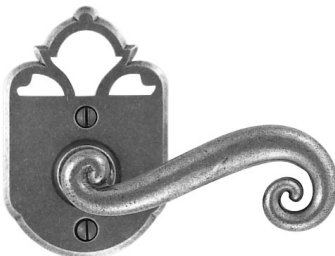

TRIM No. 2211

Composition:

Item No.	Description	Length	Width	Projection
1402	rosette	3⁷/₈"	2¹/₂"	1/4"
1010	lever handle	4"	1⁵/₈"	1³/₄"