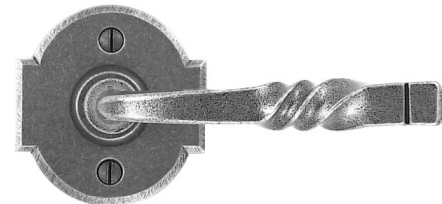

TRIM No. 2216

Composition:

Item No.	Description	Length	Width	Projection
1407	rosette	2⁵/₈"	2¹/₂"	1/4"
1012	lever handle	4⁵/₈"	5/8"	2"