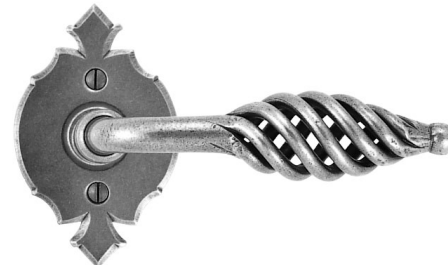

TRIM No. 2206

Composition:

Item No.	Description	Length	Width	Projection
1403	rosette	4"	2¹/₂"	1/4"
1005	lever handle	5¹/₂"	1¹/₄"	3"

E-2
09
bouvet