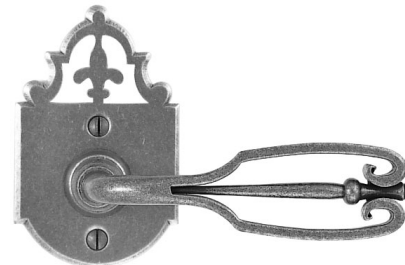

TRIM No. 2212

Composition:

Item No.	Description	Length	Width	Projection
1405	rosette	4"	2¹/₂"	1/4"
1007	lever handle	5"	1¹/₂"	2"

E-3
09
bouvet