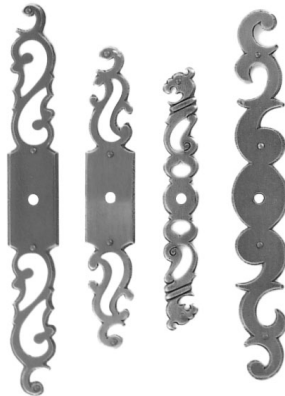

CABINET ESCUTCHEONS

I-4
09
bouvet

Composition:

Item No.	Description	O.A. Length	O.A. Width
5601	Cabinet Escutcheon	8"	1¹/₈"
5602	Cabinet Escutcheon	6¹/₄"	1¹/₈"
5603	Cabinet Escutcheon	5³/₈"	3/4"
5604	Cabinet Escutcheon	7¹/₂"	1¹/₄"

Composition:

Item No.	Description	O.A. Length	O.A. Width
5605	Cabinet Escutcheon	4³/₄"	1"
5606	Cabinet Escutcheon	6³/₈"	7/8"
5607	Cabinet Escutcheon	4¹/₄"	3/4"
5608	Cabinet Escutcheon	6¹/₂"	1¹/₈"

Composition:

Item No.	Description	O.A. Length	O.A. Width
5651	Cabinet Escutcheon	5¹/₈"	1⁵/₈"

Composition:

Item No.	Description	O.A. Length	O.A. Width
5652	Cabinet Escutcheon	2³/₄"	1³/₄"

Composition:

Item No.	Description	O.A. Length	O.A. Width
5653	Cabinet Escutcheon	3⁵/₈"	1"

Composition:

Item No.	Description	O.A. Length	O.A. Width
5654	Cabinet Escutcheon	6"	1"