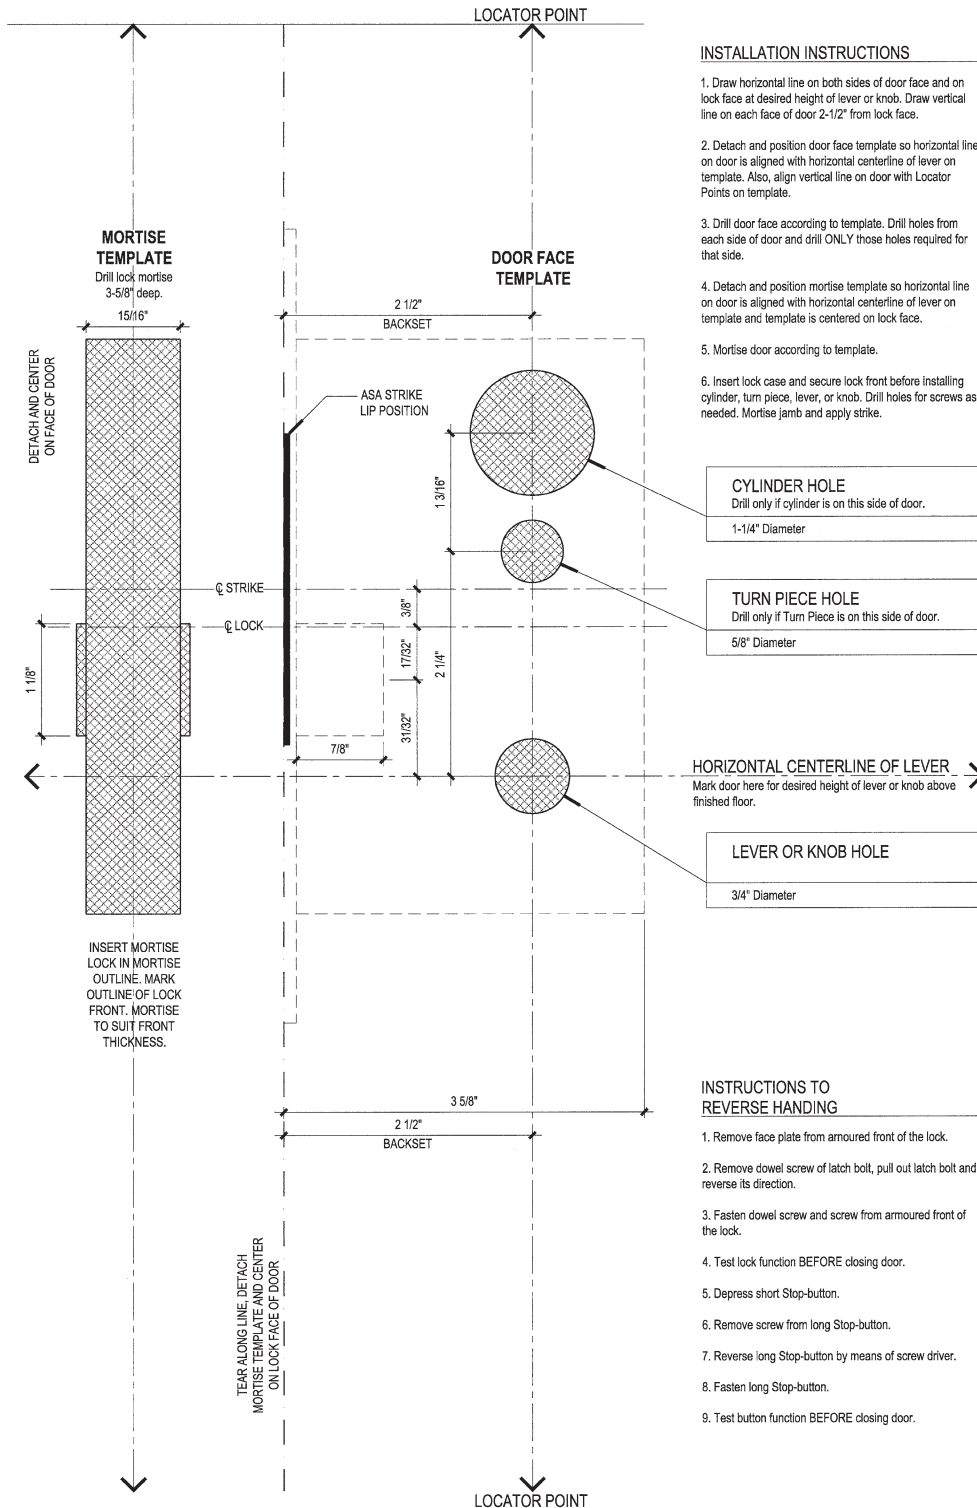

Bouvet Classics in Iron

2009
B-4

ENTRANCE LEVER SETS

TEMPLATE

Full scale copy included with the sets.
This copy is not to scale – for information only.

BACKSET = 2 1/2"

B-4

09
bouvet